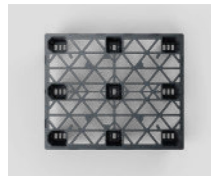

Nest US5

OD-9F

48 x 40 in
1219 x 1016 mm

Technical Data	Bottom support	Top Deck	Dimensions (in) / (mm)	Maximum Load Capacities (lbs) / (kg)			Weight (lbs) / (kg)		
				Static	Dynamic	Racking	PE	PP	PP Mix
Nest US5 (OD-9F)	9 feet	open	48 x 40 x 5.5	6500	3100	-	-	20.5	22.0
			1219 x 1016 x 140	3000	1400	-	-	9,5	10,0

Entry: 4 ways | Nesting height: 1,89 inch / 48,0 mm | Safety rim: 0,2 in / 6 mm

Logistic Data	Standard Truck Europe		Standard Truck USA		Mega Truck		Jumbo Truck		40' HC Container	
	stack	total	stack	total	stack	total	stack	total	stack	total
Nest US5 (OD-9F)	-	-	54	1620	-	-	-	-	-	-

Benefits

1. Nestable pallet suitable for medium loads
2. High nestability ratio
3. Lightweight and low height
4. Easy and safe to handle
5. Sustainable production: 100% recycled plastic version available, completely recyclable at the end of its life
6. Reusable pallet made of recycled plastic and 100% recyclable